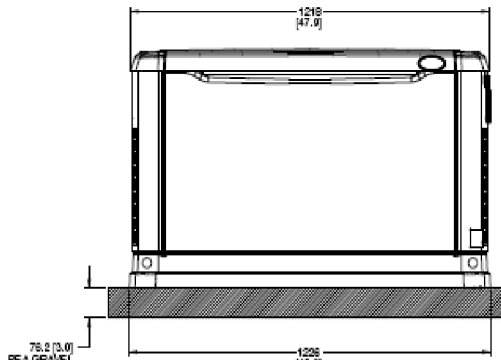

INSTALLATION DRAWING 0G8280-B

Air-Cooled Generators

410cc Single Cylinder 14.8 HP, 530cc V-Twin 18 HP,
 992cc V-Twin 32 HP and 999cc V-Twin 36 HP
 ISSUE DATE 01/29/08

REAR VIEW

"DO NOT LIFT BY ROOF"

LEFT SIDE VIEW

FRONT VIEW

RIGHT SIDE VIEW