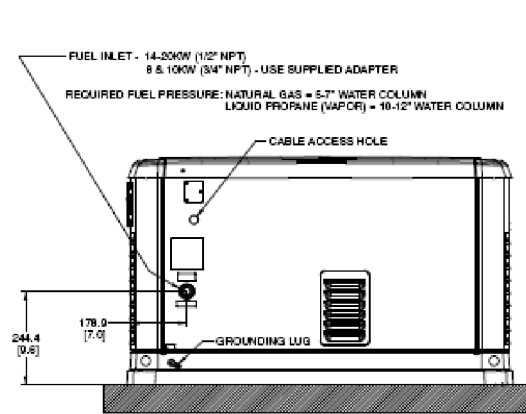

INSTALLATION DRAWING 0G8280-B

Air-Cooled Generators

410cc Single Cylinder 14.8 HP, 530cc V-Twin 18 HP,
 992cc V-Twin 32 HP and 999cc V-Twin 36 HP
 ISSUE DATE 01/29/08

REAR VIEW

"DO NOT LIFT BY ROOF"

LEFT SIDE VIEW

FRONT VIEW

RIGHT SIDE VIEW