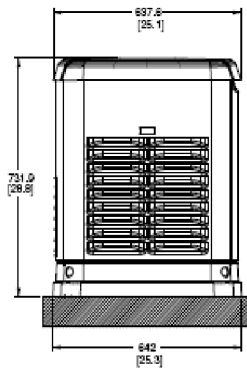

INSTALLATION DRAWING 0G8280-B

Air-Cooled Generators

410cc Single Cylinder 14.8 HP, 530cc V-Twin 18 HP,
 992cc V-Twin 32 HP and 999cc V-Twin 36 HP
 ISSUE DATE 01/29/08

REAR VIEW

"DO NOT LIFT BY ROOF"

LEFT SIDE VIEW

FRONT VIEW

RIGHT SIDE VIEW