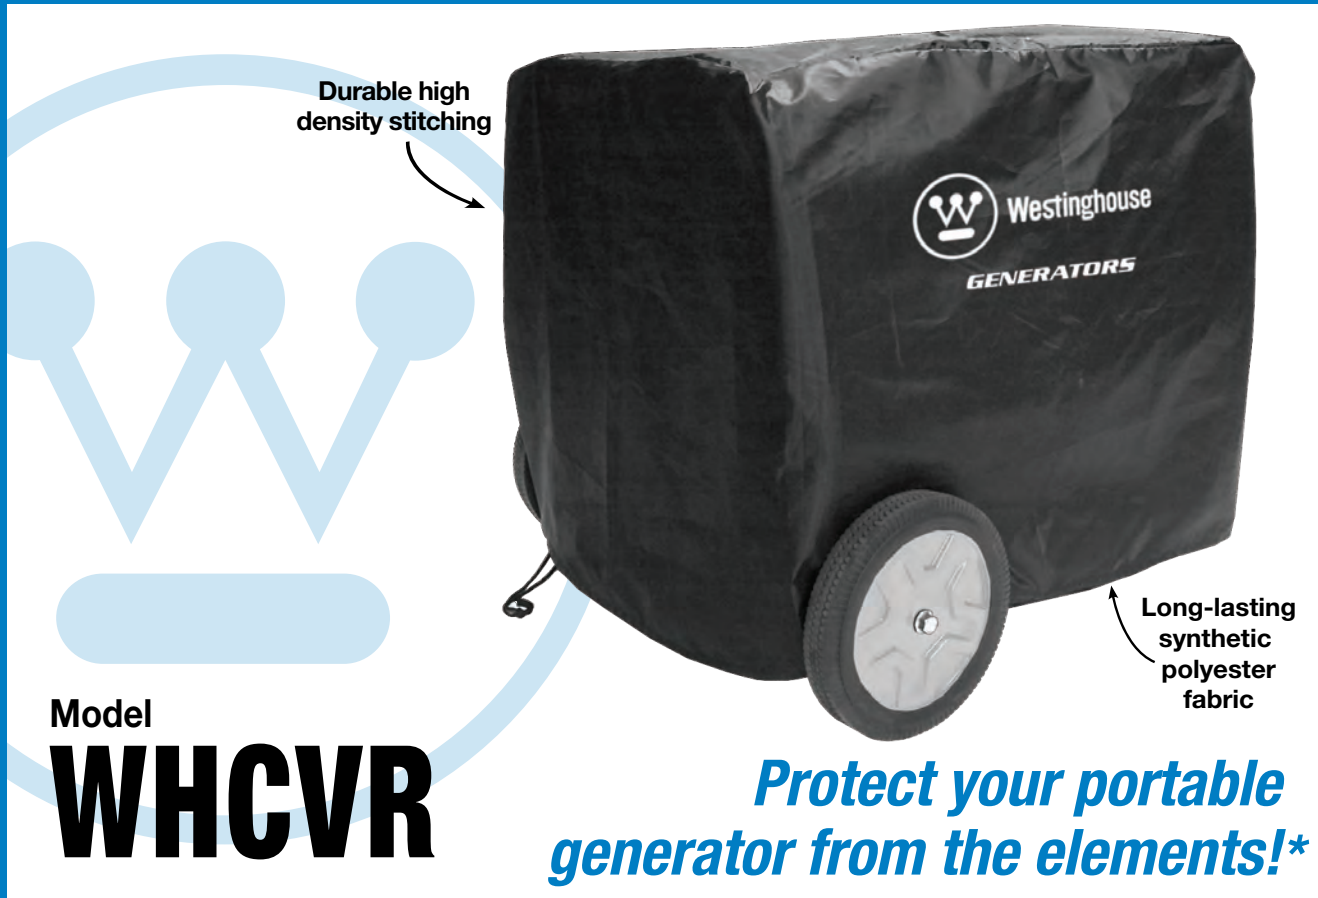

Generator Cover

* WARNING: Do not install cover on hot generator